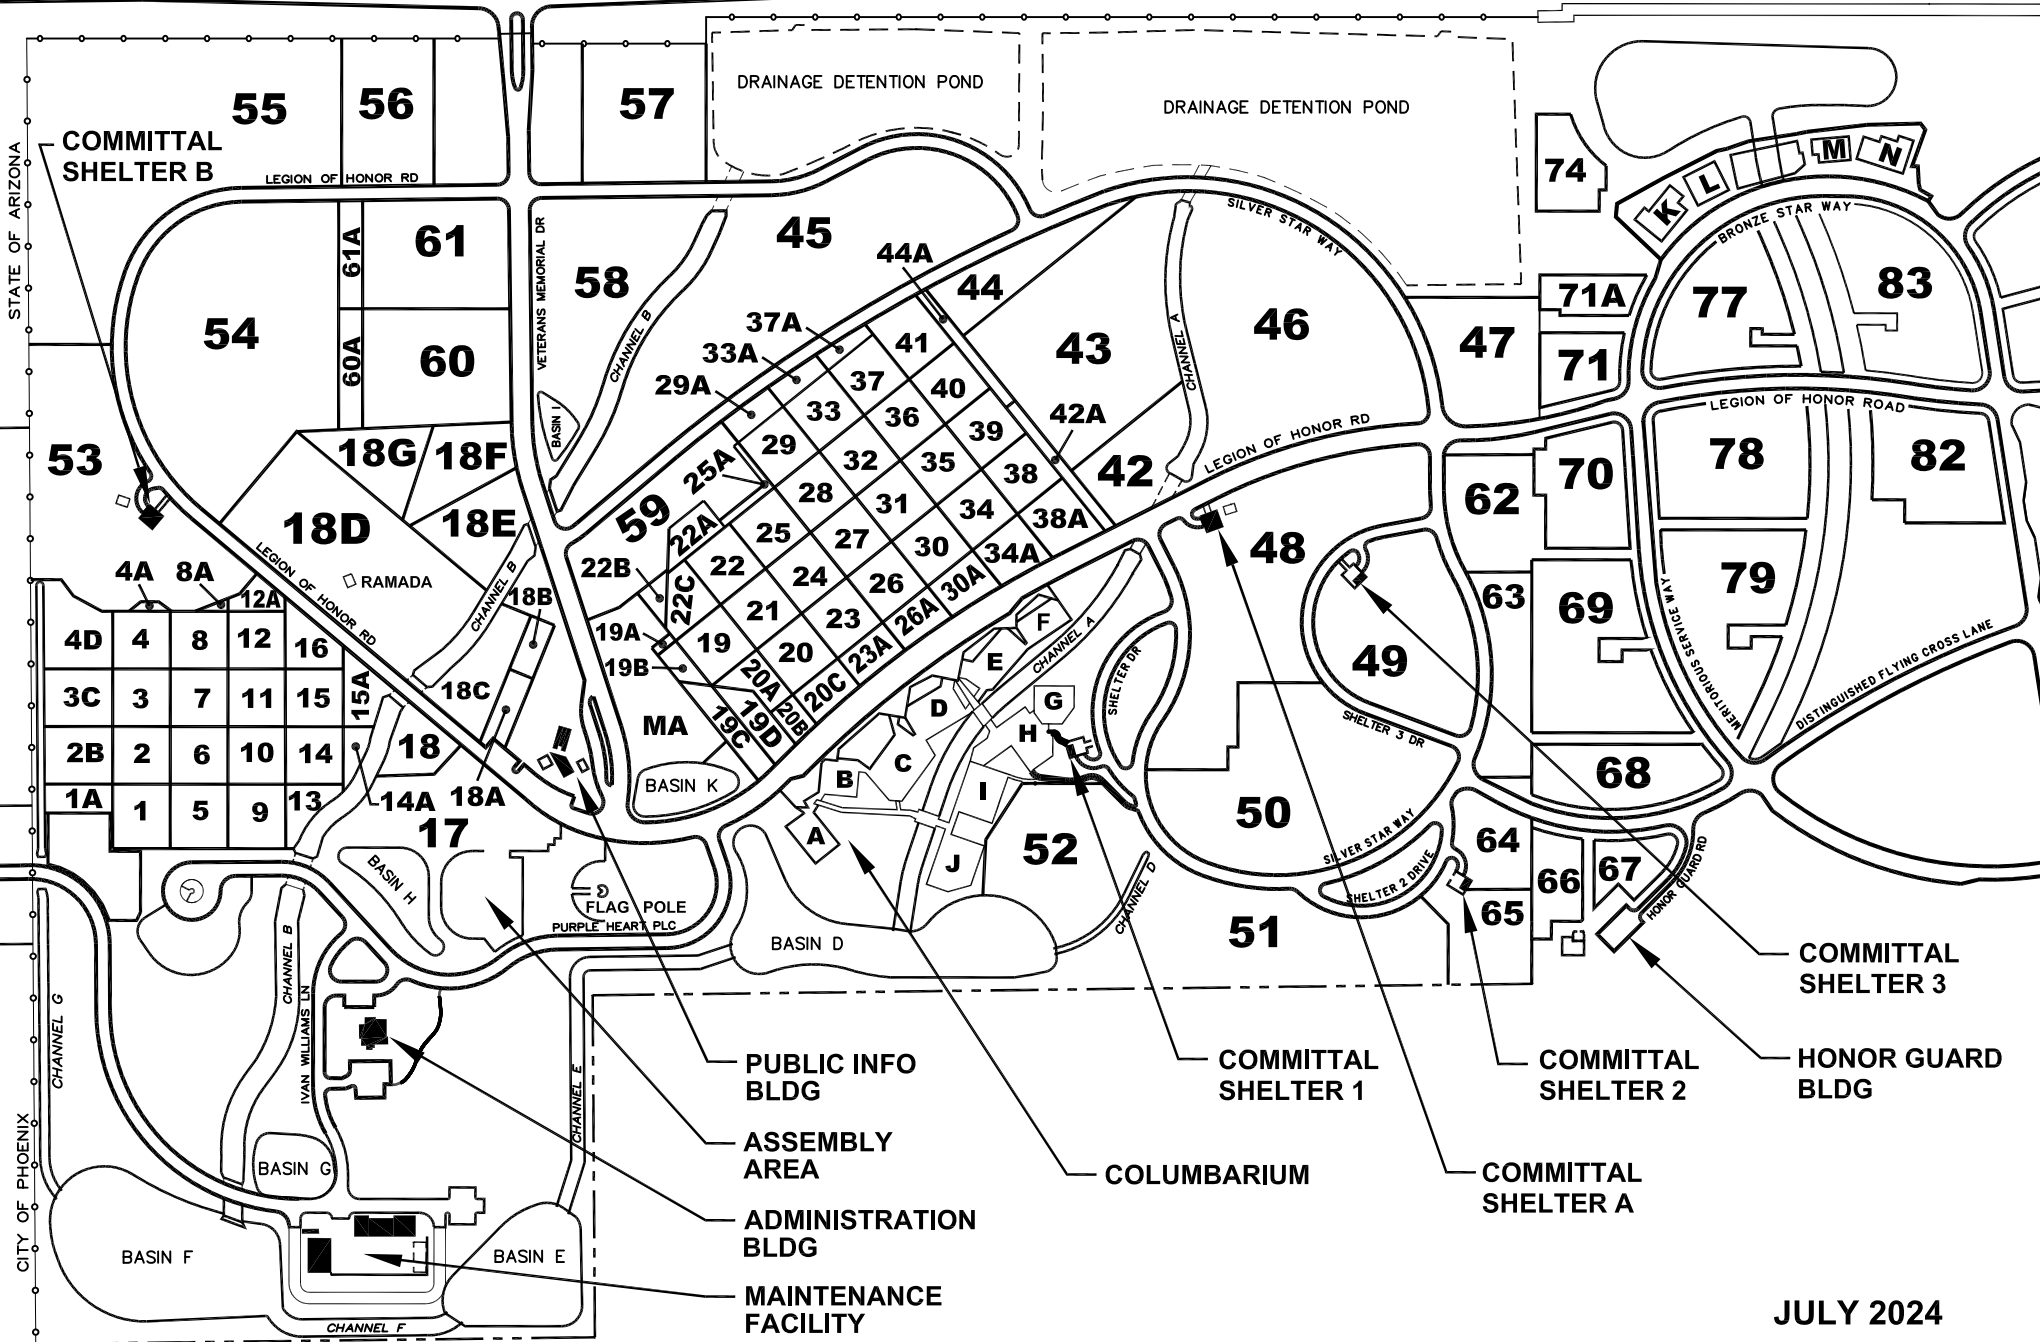

# NATIONAL MEMORIAL CEMETERY OF ARIZONA

2929 E. PINNACLE PEAK ROAD, PHOENIX, AZ 85024

PINNACLE PEAK ROAD

JULY 2024